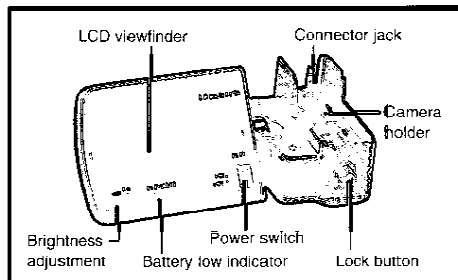

KXL-600A/KXL-601A Digital Camera

System Configuration

KXL-600A Digital Camera Specifications

Capture CCD	1/4" Non-Interlaced Progressive Scan CCD— 360,000 Pixels
Resolution	640×480 Pixels (High Resolution), 24 bit Color 320×240 Pixels (Normal Resolution), 24 bit Color
Image Processing	Normal Resolution: 0.5 sec. (approx.) Interval High Resolution: 1.0 sec. (approx.) Interval
Compact Memory Card Capacity*3	Normal Resolution: 96 pictures High Resolution: 24 pictures
Recording Format	JPEG Image Compression
Self-Timer	10 sec. (approx.) Automatic Shutter Release
Lens	Fixed Focal Length: f = 5.2 mm (Equivalent to a 50 mm lens on 35 mm SLR film camera)
Focus Adjustment Range	Macro Mode (Close Range) 5.12"—5.90" Portrait Mode (Medium Range) 19.69"—39.37" Normal Mode (Long Range) 39.37"—Infinity
Exposure Control	Automatic
Exposure Compensation	User Override Adjustment from Compensation -2.0 to +2.0 (in 0.5 Step increments)
Shutter Speed	1/16 sec. to 1/4000 sec. (Automatic)
White Balance	Automatic White Balance Control for True Color
CCD ISO	Equivalent to ISO 100
Size*4	5.28" (H)×2.72" (D)×0.98" (W)
Weight	0.31 lb. (without Batteries) 0.40 lb. (with Batteries)

System Requirements

IBM PC	Notebook PC*5 or Desktop PC*5 running Windows® 95 or Windows 3.1/3.11 16 MB RAM recommended for Panasonic Image Editing Software An available PCMCIA Type II card slot or serial communications port for transferring pictures to and from the camera
Macintosh	Macintosh or compatible PC running System 7.5 or later (Optional Interface Kit for Macintosh Model No. KXL-D43) Software application which will read and write JPEG format files (Panasonic Image Editing Software is included with the optional Interface Kit for Macintosh Model No. KXL-D43)

Options & Accessories

KXL-D50	1.8" Color LCD Viewfinder
KXL-D51	2 MB Compact Memory Card
KXL-D52	4 MB Compact Memory Card
KXL-D55	PCMCIA Adapter
KXL-D43	Interface Kit for Macintosh
KXL-D58	Tripod Adapter
KXL-WZ502	AC Adapter (100—240V)

*1When working in Normal Resolution.

*2When using PCMCIA Adapter.

*3When using 2 MB Compact Memory Card.

*4Lens, Button, Finder, Eye-cap and etc. protrusions excluded.

*5IBM or IBM compatible Personal Computer Systems.

*Windows is a registered trademark of Microsoft Corporation in the United States and/or other countries.

*Macintosh and PowerBook are trademarks of Apple Computer, Inc.

*All product/brand names are trademarks or registered trademarks of their respective holders.

*This product may be subject to export control regulations.

*A software program owned by the Independent JPEG Group is used for compression/decompression of JPEG image data.

The Independent JPEG Group's JPEG software Copyright © 1991, 1996 Thomas G. Lane. This software is based in part on the work of the Independent JPEG Group.

Panasonic

Panasonic Computer Peripheral Company
Division of Panasonic Communications & Systems Company
A Unit of Matsushita Electric Corporation of America

Headquarters