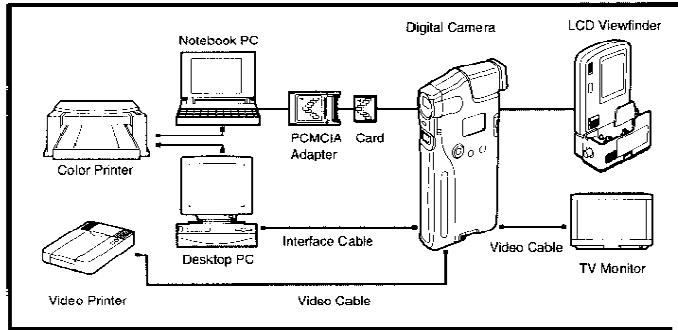

KXL-600A/KXL-601A Digital Camera

System Configuration

KXL-600A Digital Camera Specifications

Capture CCD	1/4" Non-Interlaced Progressive Scan CCD— 360,000 Pixels
Resolution	640×480 Pixels (High Resolution), 24 bit Color 320×240 Pixels (Normal Resolution), 24 bit Color
Image Processing	Normal Resolution: 0.5 sec. (approx.) Interval High Resolution: 1.0 sec. (approx.) Interval
Compact Memory Card Capacity*3	Normal Resolution: 96 pictures High Resolution: 24 pictures
Recording Format	JPEG Image Compression
Self-Timer	10 sec. (approx.) Automatic Shutter Release
Lens	Fixed Focal Length: f = 5.2 mm (Equivalent to a 50 mm lens on 35 mm SLR film camera)
Focus Adjustment Range	Macro Mode (Close Range) 5.12"—5.90" Portrait Mode (Medium Range) 19.69"—39.37" Normal Mode (Long Range) 39.37"—Infinity
Exposure Control	Automatic
Exposure Compensation	User Override Adjustment from Compensation -2.0 to +2.0 (in 0.5 Step increments)
Shutter Speed	1/16 sec. to 1/4000 sec. (Automatic)
White Balance	Automatic White Balance Control for True Color
CCD ISO	Equivalent to ISO 100
Size*4	5.28" (H)×2.72" (D)×0.98" (W)
Weight	0.31 lb. (without Batteries) 0.40 lb. (with Batteries)

System Requirements

IBM PC	Notebook PC*5 or Desktop PC*5 running Windows® 95 or Windows 3.1/3.11 16 MB RAM recommended for Panasonic Image Editing Software An available PCMCIA Type II card slot or serial communications port for transferring pictures to and from the camera
Macintosh	Macintosh or compatible PC running System 7.5 or later (Optional Interface Kit for Macintosh Model No. KXL-D43) Software application which will read and write JPEG format files (Panasonic Image Editing Software is included with the optional Interface Kit for Macintosh Model No. KXL-D43)

Options & Accessories

KXL-D50	1.8" Color LCD Viewfinder
KXL-D51	2 MB Compact Memory Card
KXL-D52	4 MB Compact Memory Card
KXL-D55	PCMCIA Adapter
KXL-D43	Interface Kit for Macintosh
KXL-D58	Tripod Adapter
KXL-WZ502	AC Adapter (100—240V)

*1When working in Normal Resolution.

*2When using PCMCIA Adapter.

*3When using 2 MB Compact Memory Card.

*4Lens, Button, Finder, Eye-cap and etc. protrusions excluded.

*5IBM or IBM compatible Personal Computer Systems.

*Windows is a registered trademark of Microsoft Corporation in the United States and/or other countries.

*Macintosh and PowerBook are trademarks of Apple Computer, Inc.

*All product/brand names are trademarks or registered trademarks of their respective holders.

*This product may be subject to export control regulations.

*A software program owned by the Independent JPEG Group is used for compression/decompression of JPEG image data.

The Independent JPEG Group's JPEG software Copyright © 1991, 1996 Thomas G. Lane. This software is based in part on the work of the Independent JPEG Group.

Panasonic

Panasonic Computer Peripheral Company
Division of Panasonic Communications & Systems Company
A Unit of Matsushita Electric Corporation of America

Headquarters