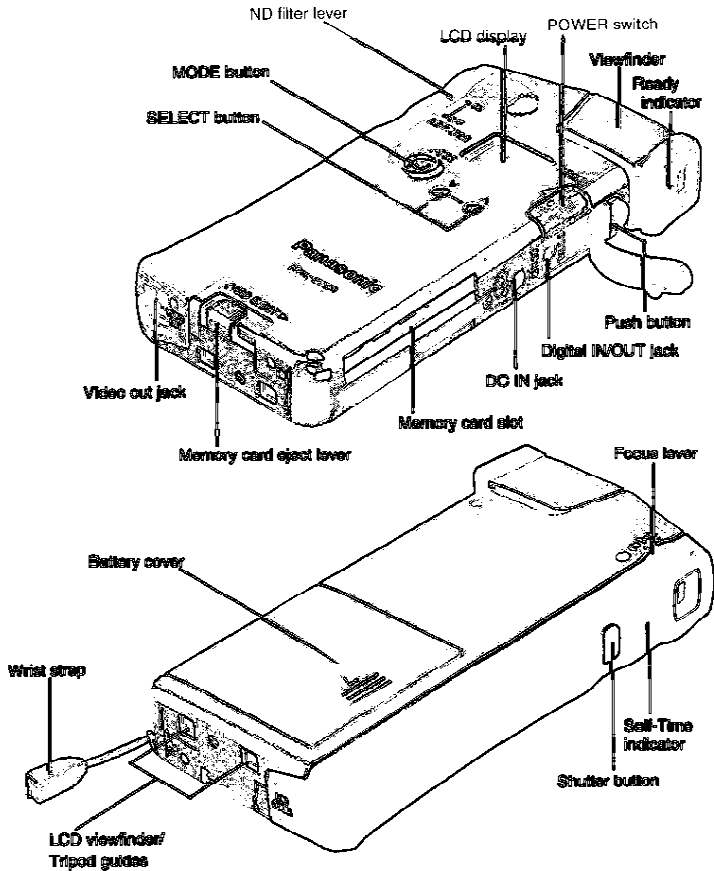

KXL-600A/KXL-601A Digital Camera

System Configuration

KXL-600A Digital Camera Specifications

Capture CCD	1/4" Non-Interlaced Progressive Scan CCD— 360,000 Pixels
Resolution	640×480 Pixels (High Resolution), 24 bit Color 320×240 Pixels (Normal Resolution), 24 bit Color
Image Processing	Normal Resolution: 0.5 sec. (approx.) Interval High Resolution: 1.0 sec. (approx.) Interval
Compact Memory Card Capacity*3	Normal Resolution: 96 pictures High Resolution: 24 pictures
Recording Format	JPEG Image Compression
Self-Timer	10 sec. (approx.) Automatic Shutter Release
Lens	Fixed Focal Length: f = 5.2 mm (Equivalent to a 50 mm lens on 35 mm SLR film camera)
Focus Adjustment Range	Macro Mode (Close Range) 5.12"—5.90" Portrait Mode (Medium Range) 19.69"—39.37" Normal Mode (Long Range) 39.37"—Infinity
Exposure Control	Automatic
Exposure Compensation	User Override Adjustment from Compensation -2.0 to +2.0 (in 0.5 Step increments)
Shutter Speed	1/16 sec. to 1/4000 sec. (Automatic)
White Balance	Automatic White Balance Control for True Color
CCD ISO	Equivalent to ISO 100
Size*4	5.28" (H)×2.72" (D)×0.98" (W)
Weight	0.31 lb. (without Batteries) 0.40 lb. (with Batteries)

System Requirements

IBM PC	Notebook PC*5 or Desktop PC*5 running Windows® 95 or Windows 3.1/3.11 16 MB RAM recommended for Panasonic Image Editing Software An available PCMCIA Type II card slot or serial communications port for transferring pictures to and from the camera
Macintosh	Macintosh or compatible PC running System 7.5 or later (Optional Interface Kit for Macintosh Model No. KXL-D43) Software application which will read and write JPEG format files (Panasonic Image Editing Software is included with the optional Interface Kit for Macintosh Model No. KXL-D43)

Options & Accessories

KXL-D50	1.8" Color LCD Viewfinder
KXL-D51	2 MB Compact Memory Card
KXL-D52	4 MB Compact Memory Card
KXL-D55	PCMCIA Adapter
KXL-D43	Interface Kit for Macintosh
KXL-D58	Tripod Adapter
KXL-WZ502	AC Adapter (100—240V)

*1When working in Normal Resolution.

*2When using PCMCIA Adapter.

*3When using 2 MB Compact Memory Card.

*4Lens, Button, Finder, Eye-cap and etc. protrusions excluded.

*5IBM or IBM compatible Personal Computer Systems.

*Windows is a registered trademark of Microsoft Corporation in the United States and/or other countries.

*Macintosh and PowerBook are trademarks of Apple Computer, Inc.

*All product/brand names are trademarks or registered trademarks of their respective holders.

*This product may be subject to export control regulations.

*A software program owned by the Independent JPEG Group is used for compression/decompression of JPEG image data.

The Independent JPEG Group's JPEG software Copyright © 1991, 1996 Thomas G. Lane. This software is based in part on the work of the Independent JPEG Group.

Panasonic

Panasonic Computer Peripheral Company
Division of Panasonic Communications & Systems Company
A Unit of Matsushita Electric Corporation of America

Headquarters